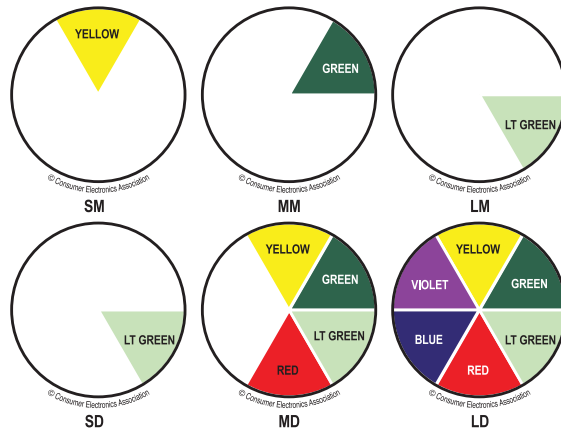

HD ANTENNA SELECTION & SPECIFICATIONS

ANTENNA REFERENCE CHART

ENGLISH

ANTENNA SERIES	MODEL	TYPE	RECEPTION RANGE (miles)		AVERAGE GAIN (dB)			ANTENNA SIZE (in)			TURNING RADIUS (in)	SHIPS VIA UPS	CEA
			VHF/FM	UHF	VHF Lo	VHF Hi	UHF	Length	Width (max)	Height			
DIGITAL ADVANTAGE	CM-2016*	HD/U/V/FM	35	35	N/A	1.5	7.7	36.5	47	22	34	Yes	MD
	CM-2018*	HD/U/V/FM	60	45	N/A	7.5	8.4	78	60	22	57.5		LD
	CM-2020*	HD/U/V/FM	60	60	N/A	7.5	9.5	91	60	22	69.5		LD
CROSSFIRE	CM-3671	U/V/FM	100	60+	5.6	10.9	10.0	173	110	35.4	95.7		LD
	CM-3679	U/V/FM	50	60	4.0	8.1	9.5	122	110	35.4	77.5		LD
ADVANTAGE	CM-3016	U/V/FM	45	30	1.2	7.9	7.7	66	83.6	22	41		MD
	CM-3018	U/V/FM	60	40	2.3	8.2	8.4	113.25	95	22	57.9		LD
	CM-3020	U/V/FM	100	60	3.6	8.6	9.5	152.25	95	22	94.4		LD
SPECIAL MARKETS	CM-3000A	U/V	45	30	Amplified Antenna			25 in (circular)		2.5	N/A		SM
	CM-3010	U/V/FM	45	30	-4.6	0.5	-1.6	15	55	2.25	30		LM
UHF ONLY	CM-4220HD CM-4220MHD	UHF	N/A	45	N/A	N/A	10.2	5.5	24.5	15.25	12		MD
	CM-4221HD	UHF	N/A	45	N/A	N/A	10.2	5.5	24.5	33	12.25		LD
	CM-4228HD	UHF	N/A	60	N/A	N/A	12.0	5.5	41	33	20.5		LD

*VHF high band only.

- SM Small Multidirectional
- MM Medium Multidirectional
- LM Large Multidirectional

- SD Small Directional
- MD Medium Directional
- LD Large Directional

Antenna Selector
See page 18 for details.